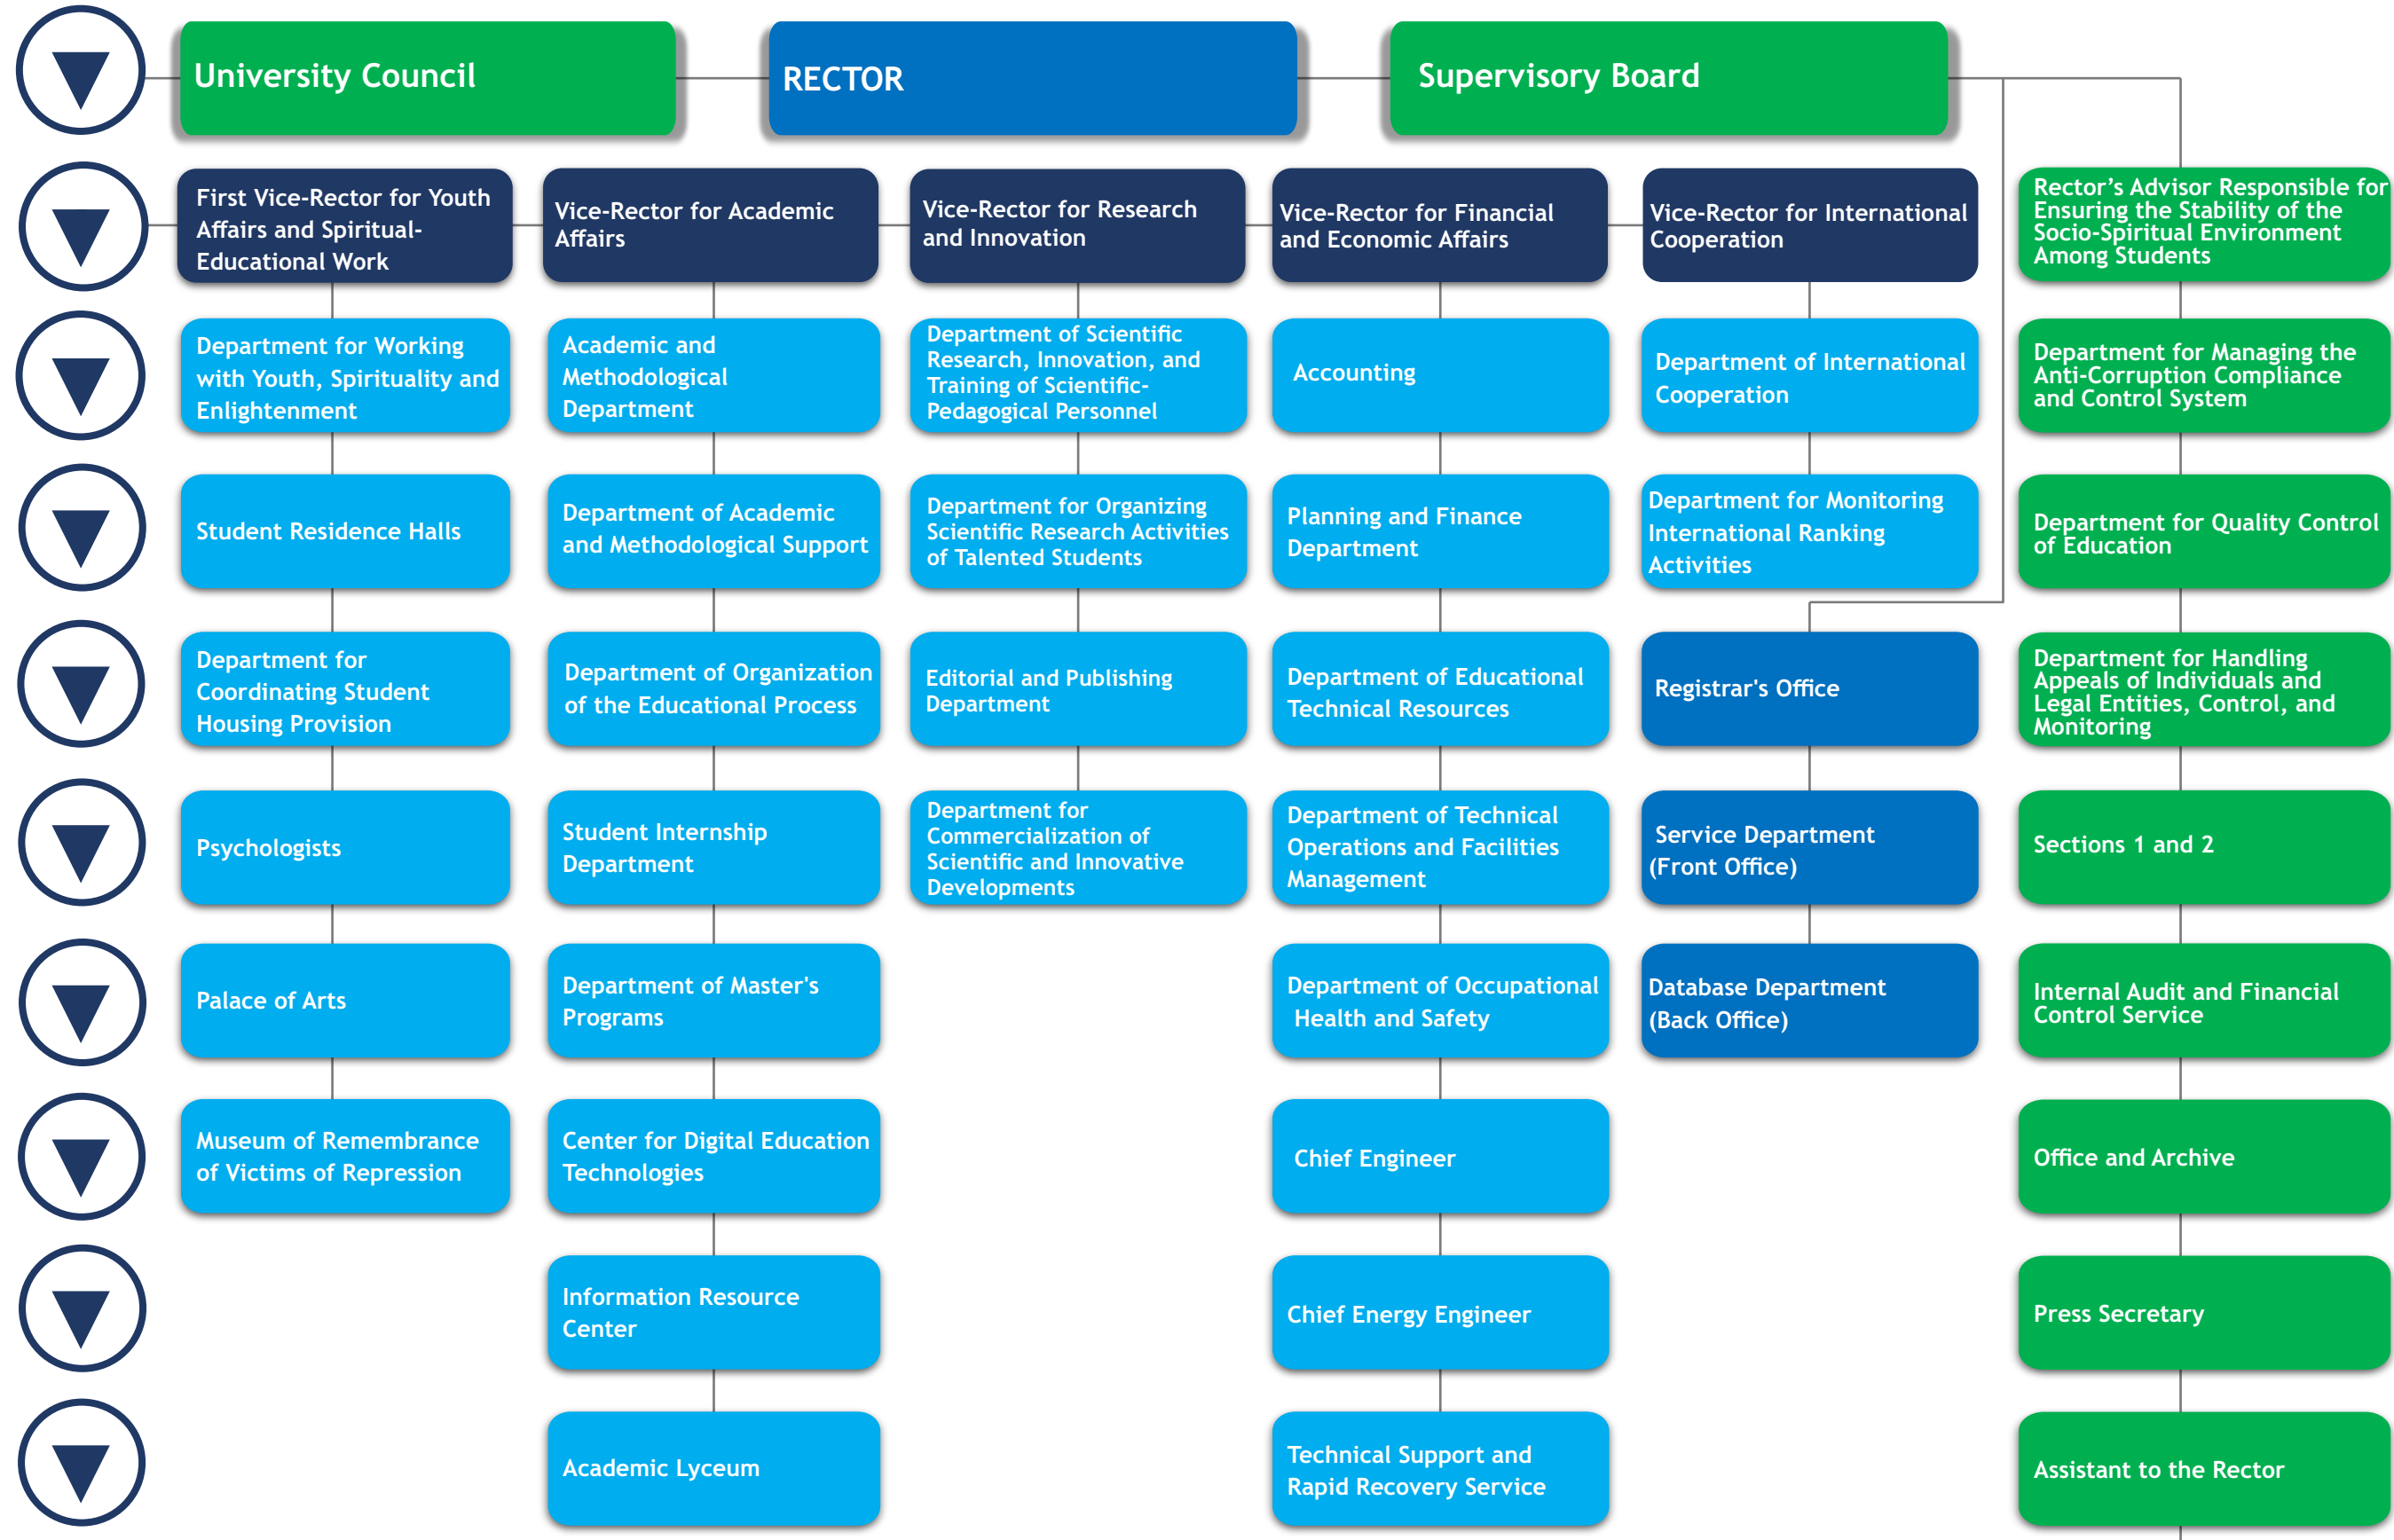

STRUCTURE OF KARAKALPAK STATE UNIVERSITY NAMED AFTER BERDAKH

FACULTIES

STRUCTURAL ORGANIZATION OF FACULTIES AND DEPARTMENTS OF KARAKALPAK STATE UNIVERSITY BY EXISTING EDUCATIONAL DIRECTIONS AND SPECIALIZATION PROFILES