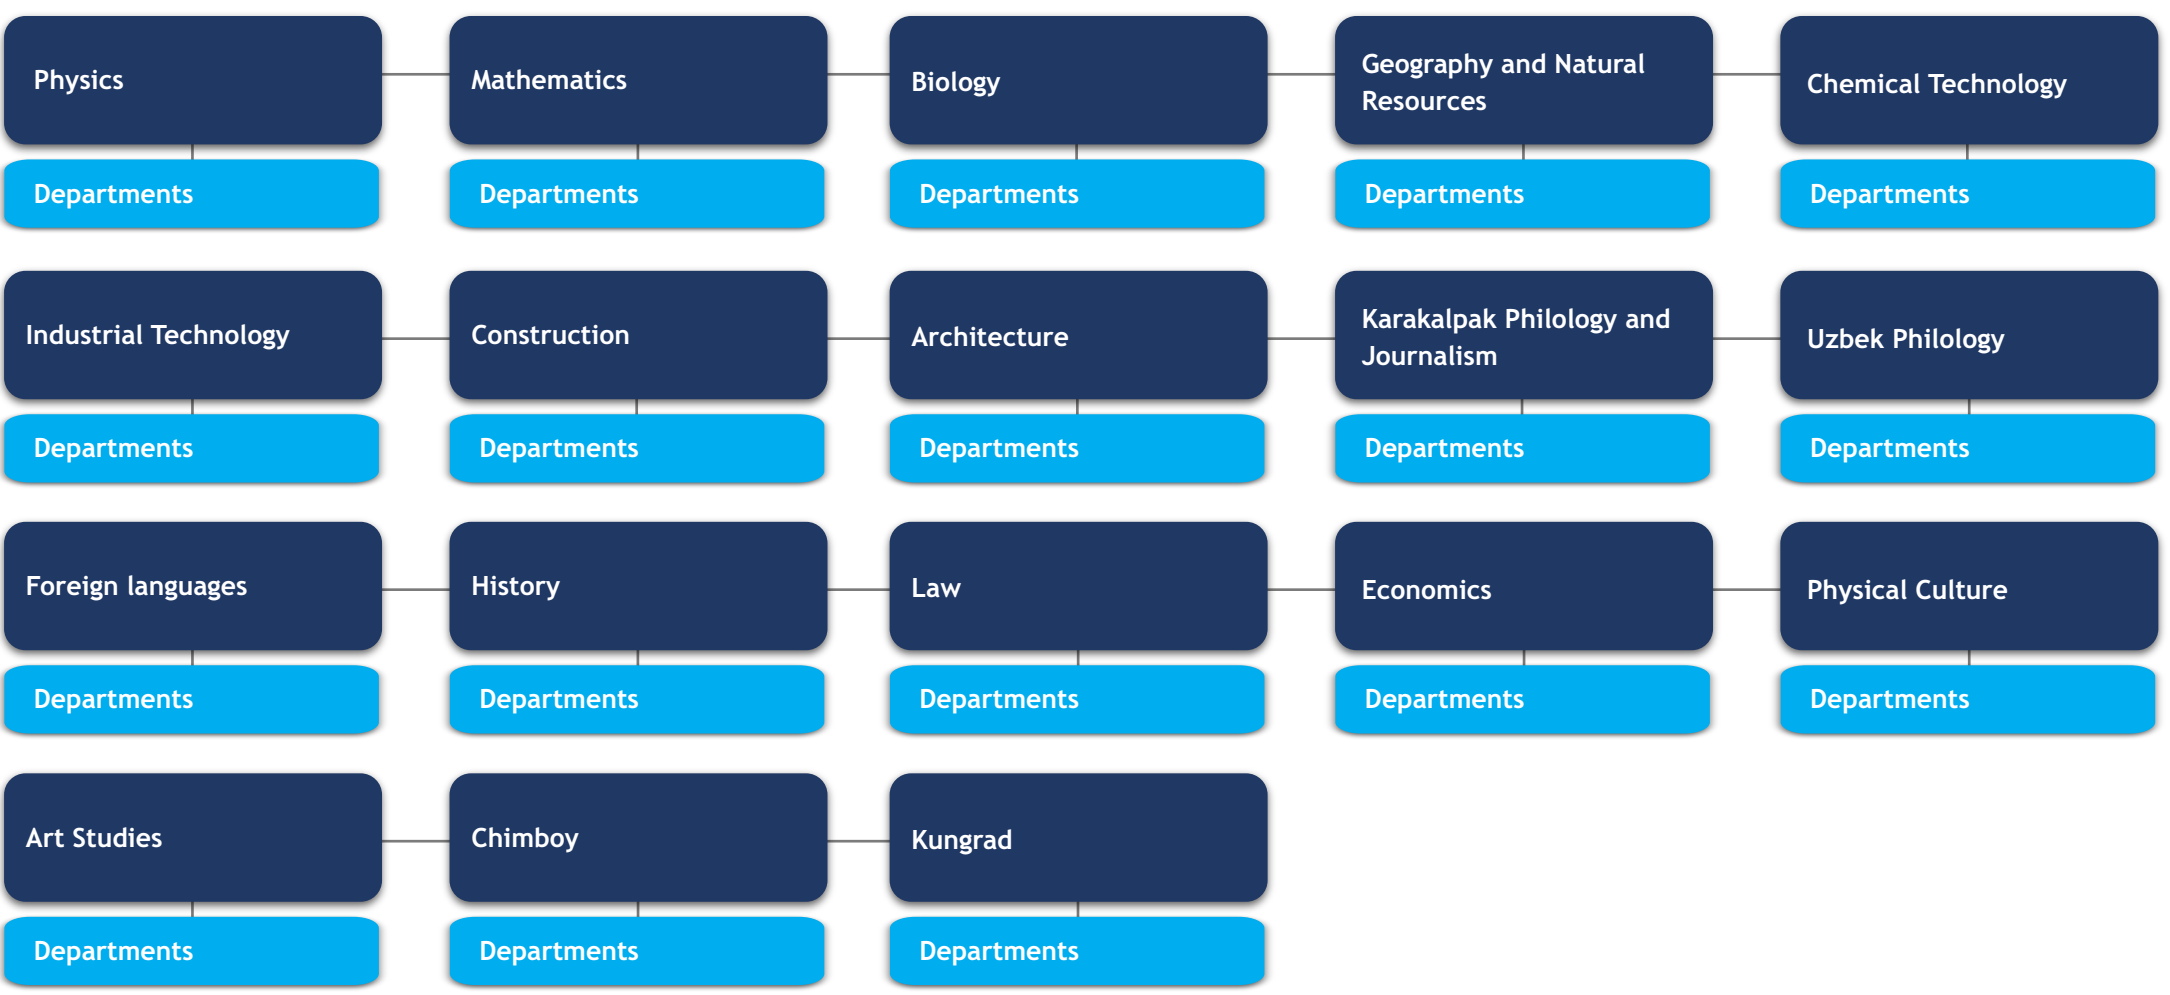

STRUCTURE OF KARAKALPAK STATE UNIVERSITY NAMED AFTER BERDAKH

FACULTIES

STRUCTURAL ORGANIZATION OF FACULTIES AND DEPARTMENTS OF KARAKALPAK STATE UNIVERSITY BY EXISTING EDUCATIONAL DIRECTIONS AND SPECIALIZATION PROFILES